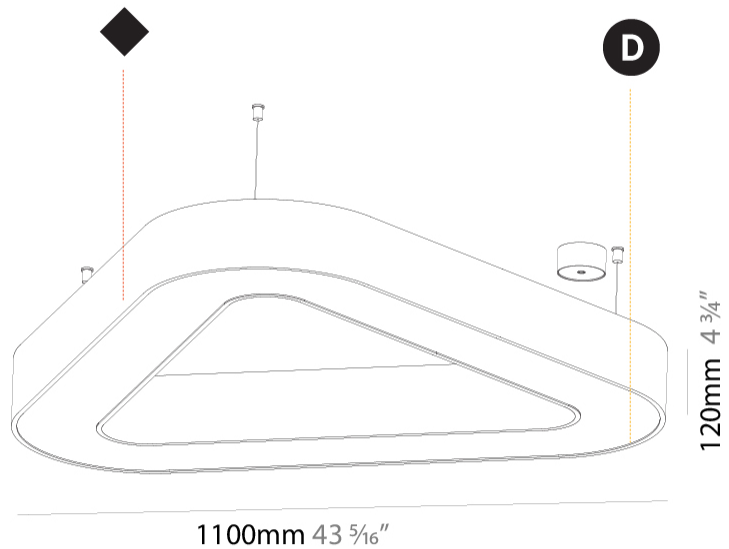

GENERAL

Series: Glorious
Subseries: Glorious Victory
Brand: Prolicht
Division: Architectural
Mounting Type: Suspension
Mounting Location: Ceiling
Subcategory: Ambient

PHYSICAL

Shape: Abstract
Length (mm): 1100
Length (in): 43 ⁵/₁₆
Width (mm): 1100
Width (in): 43 ⁵/₁₆
Height (mm): 120
Height (in): 4 ³/₄
Max. Overall Height (mm): 2120
Max. Overall Height (in): 83 ⁷/₁₆
Light Distribution: Direct
Weight (kg): 10.561
Weight (lbs): 23.23
Diffuser: PMMA - Opal or Micro-Prism
Fixture Finish: SSR / BKV / CWI / CRY / HAB / LAG / UFT / ITA / RUA / RUR / MIC / FTG / MYG / TWT / LOD / PUS / FRO / FUP / KIA / POP / BLS / SPG / MEY / GOH / GUM / CHC / COM / ABZ / JAG / OBR / MOS / ROR
Fixture Material: Aluminum

ELECTRICAL

Lamp Type: LED (Zhaga Standard)
Input Wattage (W): 45
Total Output Wattage (W): 36 / 28.8 (3500K)
Dimming: Non-Dimming / Phase Dimming (120Vac only) / 0-10V Dimming
Driver Included: Yes
Driver Location: Integrated
Driver Type: Constant Current - 120 / 277Vac
Driver Class: Class 2
Input Voltage (V): 120 - 277
Constant Current (MA): 350 / 900 (3500K)

LED

Color Temperature (°K): 3000 / 3500 / 4000
Max. Delivered Lumen (lm): 4150 / 4302 / 43390
CRI: >80 CRI
Efficiency (%): 0.65
Lamp Life (hrs): 50000

OPTICAL

RATINGS AND CERTIFICATIONS

Certified By: Certified for North American Standards
IP rating: IP20